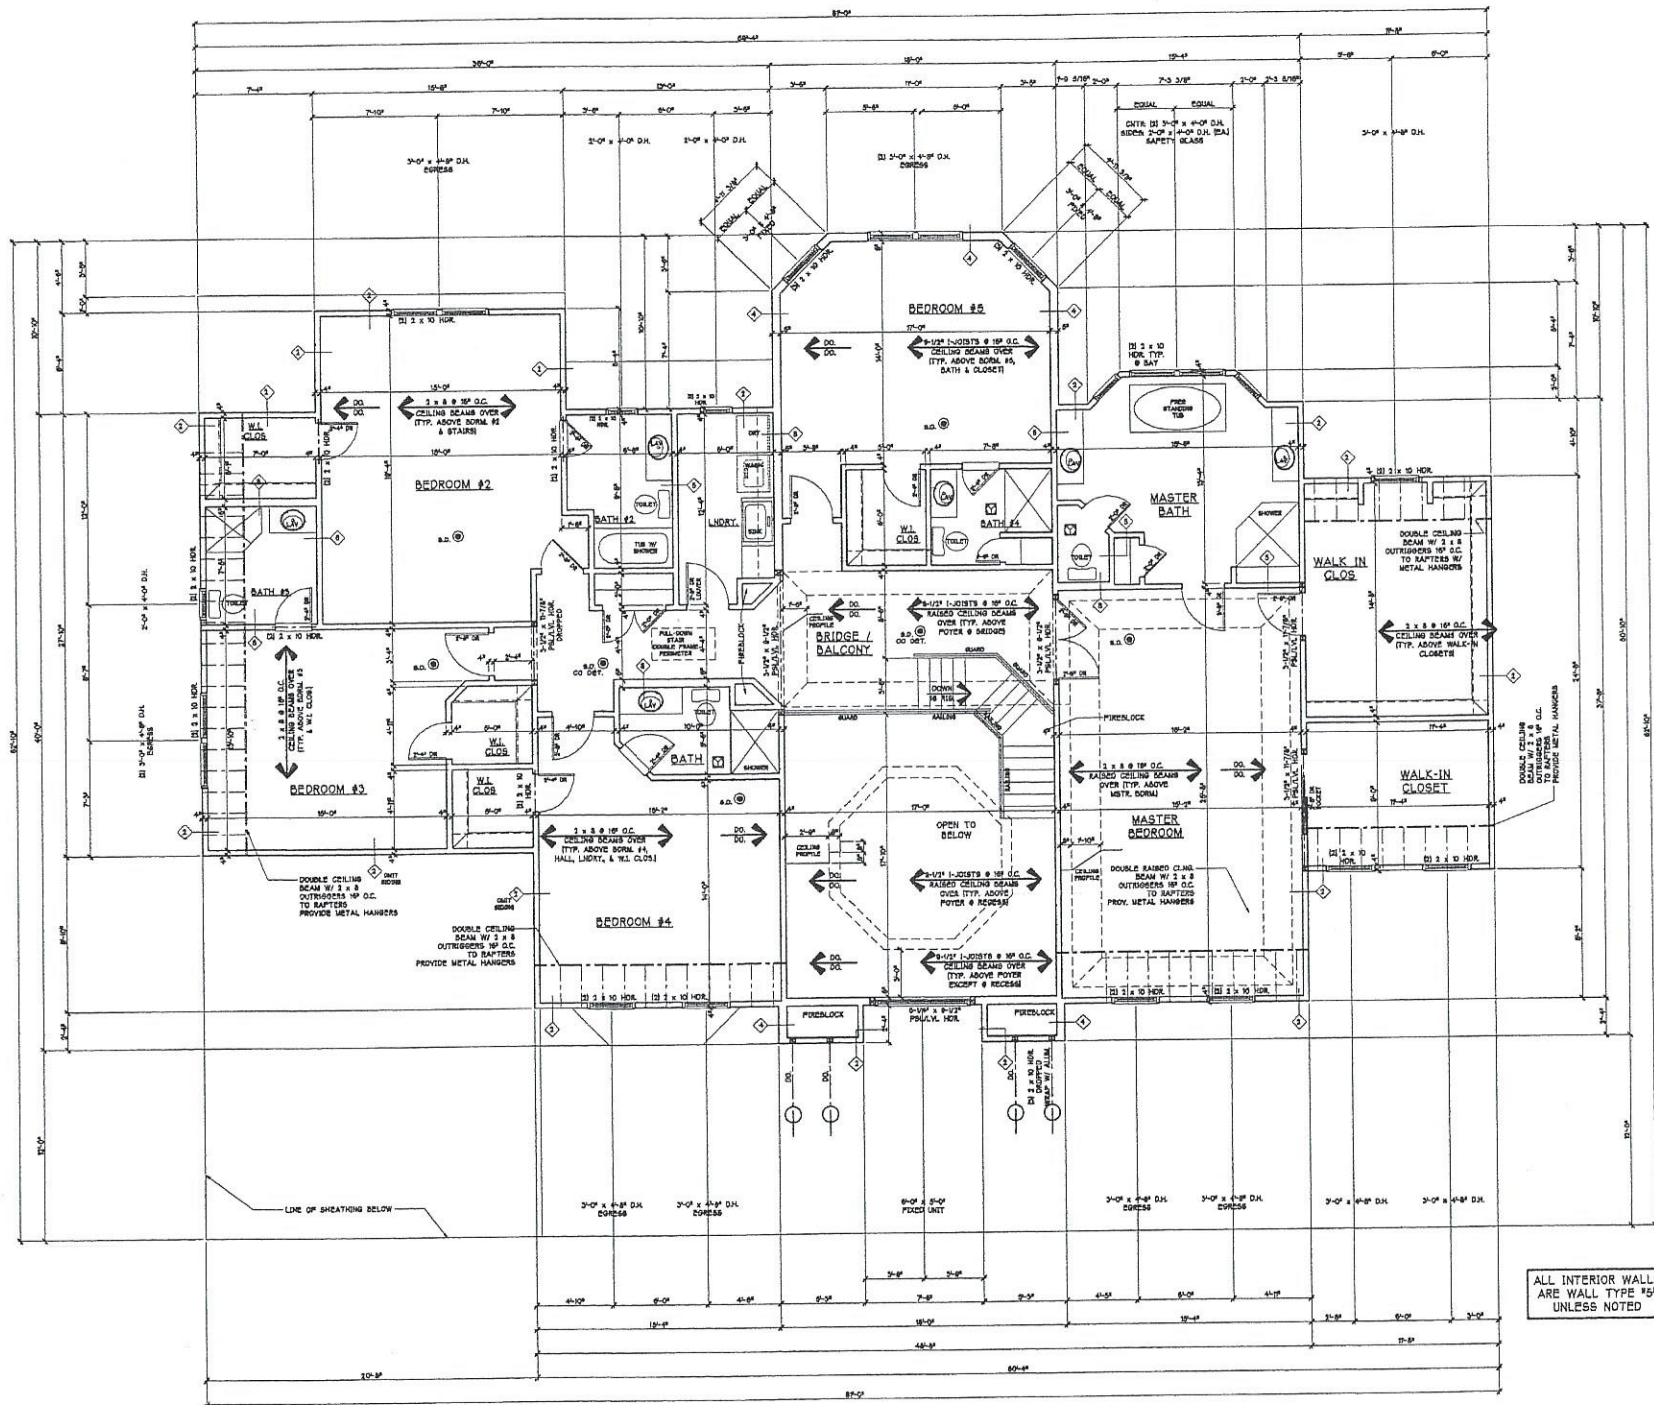

ALL INTERIOR WALLS
ARE WALL TYPE 75
UNLESS NOTED

ALL TRANSOM UNITS
SHOWN ARE OPTIONAL

ALL INTERIOR WALLS
ARE WALL TYPE #5
UNLESS NOTED

1 SECOND FLOOR PLAN
A-3 SCALE: 1/8" = 1'-0"