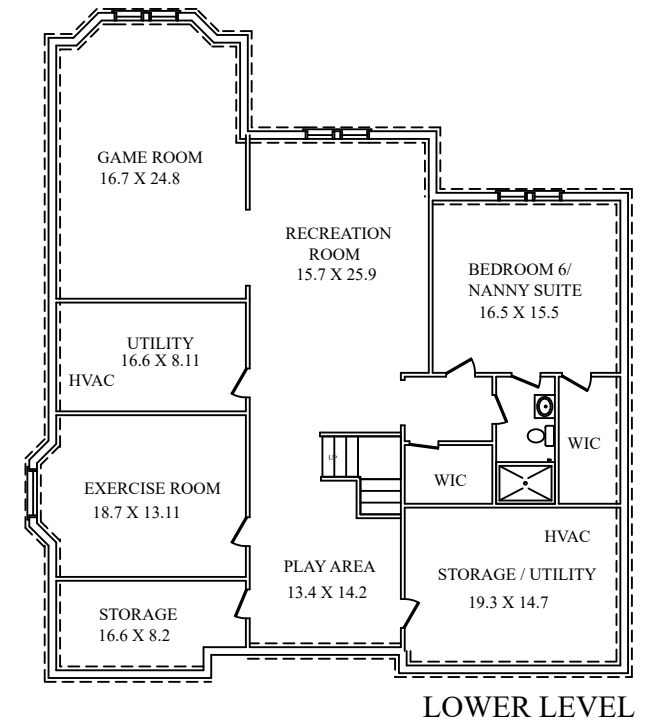

THE FLOOR PLAN

320 White Oak Ridge Road

Short Hills, New Jersey

NOT TO SCALE - This floor plan is provided for illustration purposes only.
 Room positions and dimensions are approximate and should be independently measured for accuracy