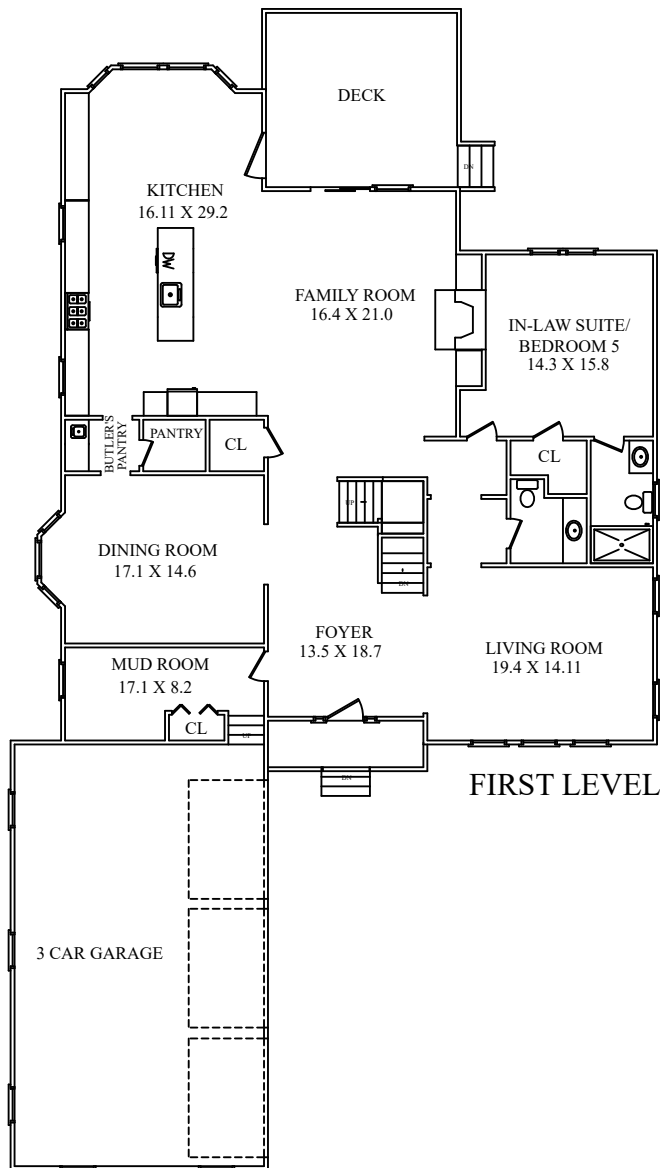

THE FLOOR PLAN

320 White Oak Ridge Road

Short Hills, New Jersey

NOT TO SCALE - This floor plan is provided for illustration purposes only.
 Room positions and dimensions are approximate and should be independently measured for accuracy