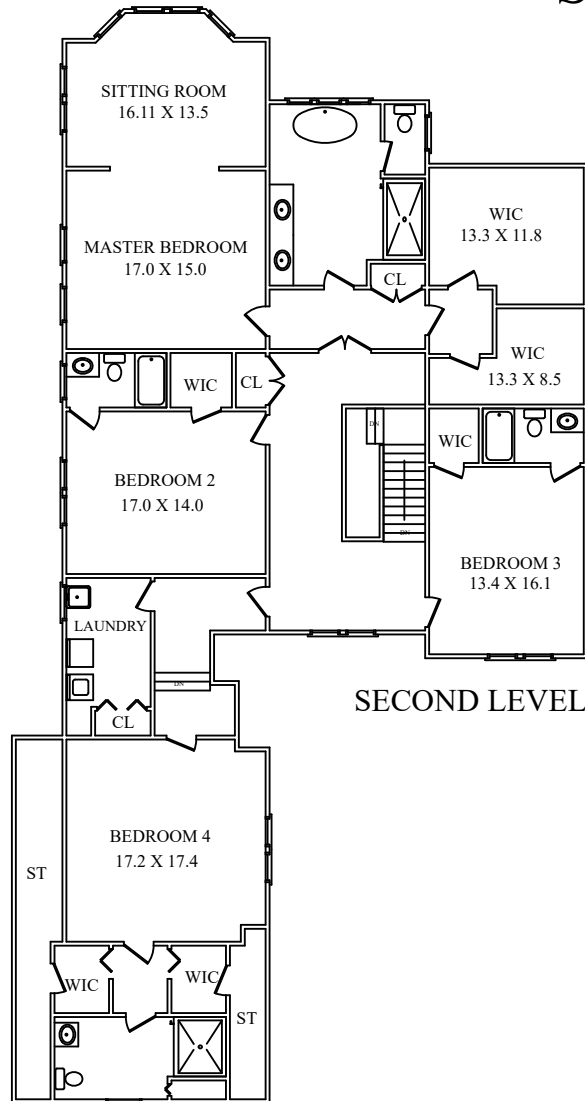

THE FLOOR PLAN

320 White Oak Ridge Road

Short Hills, New Jersey

NOT TO SCALE - This floor plan is provided for illustration purposes only.
 Room positions and dimensions are approximate and should be independently measured for accuracy