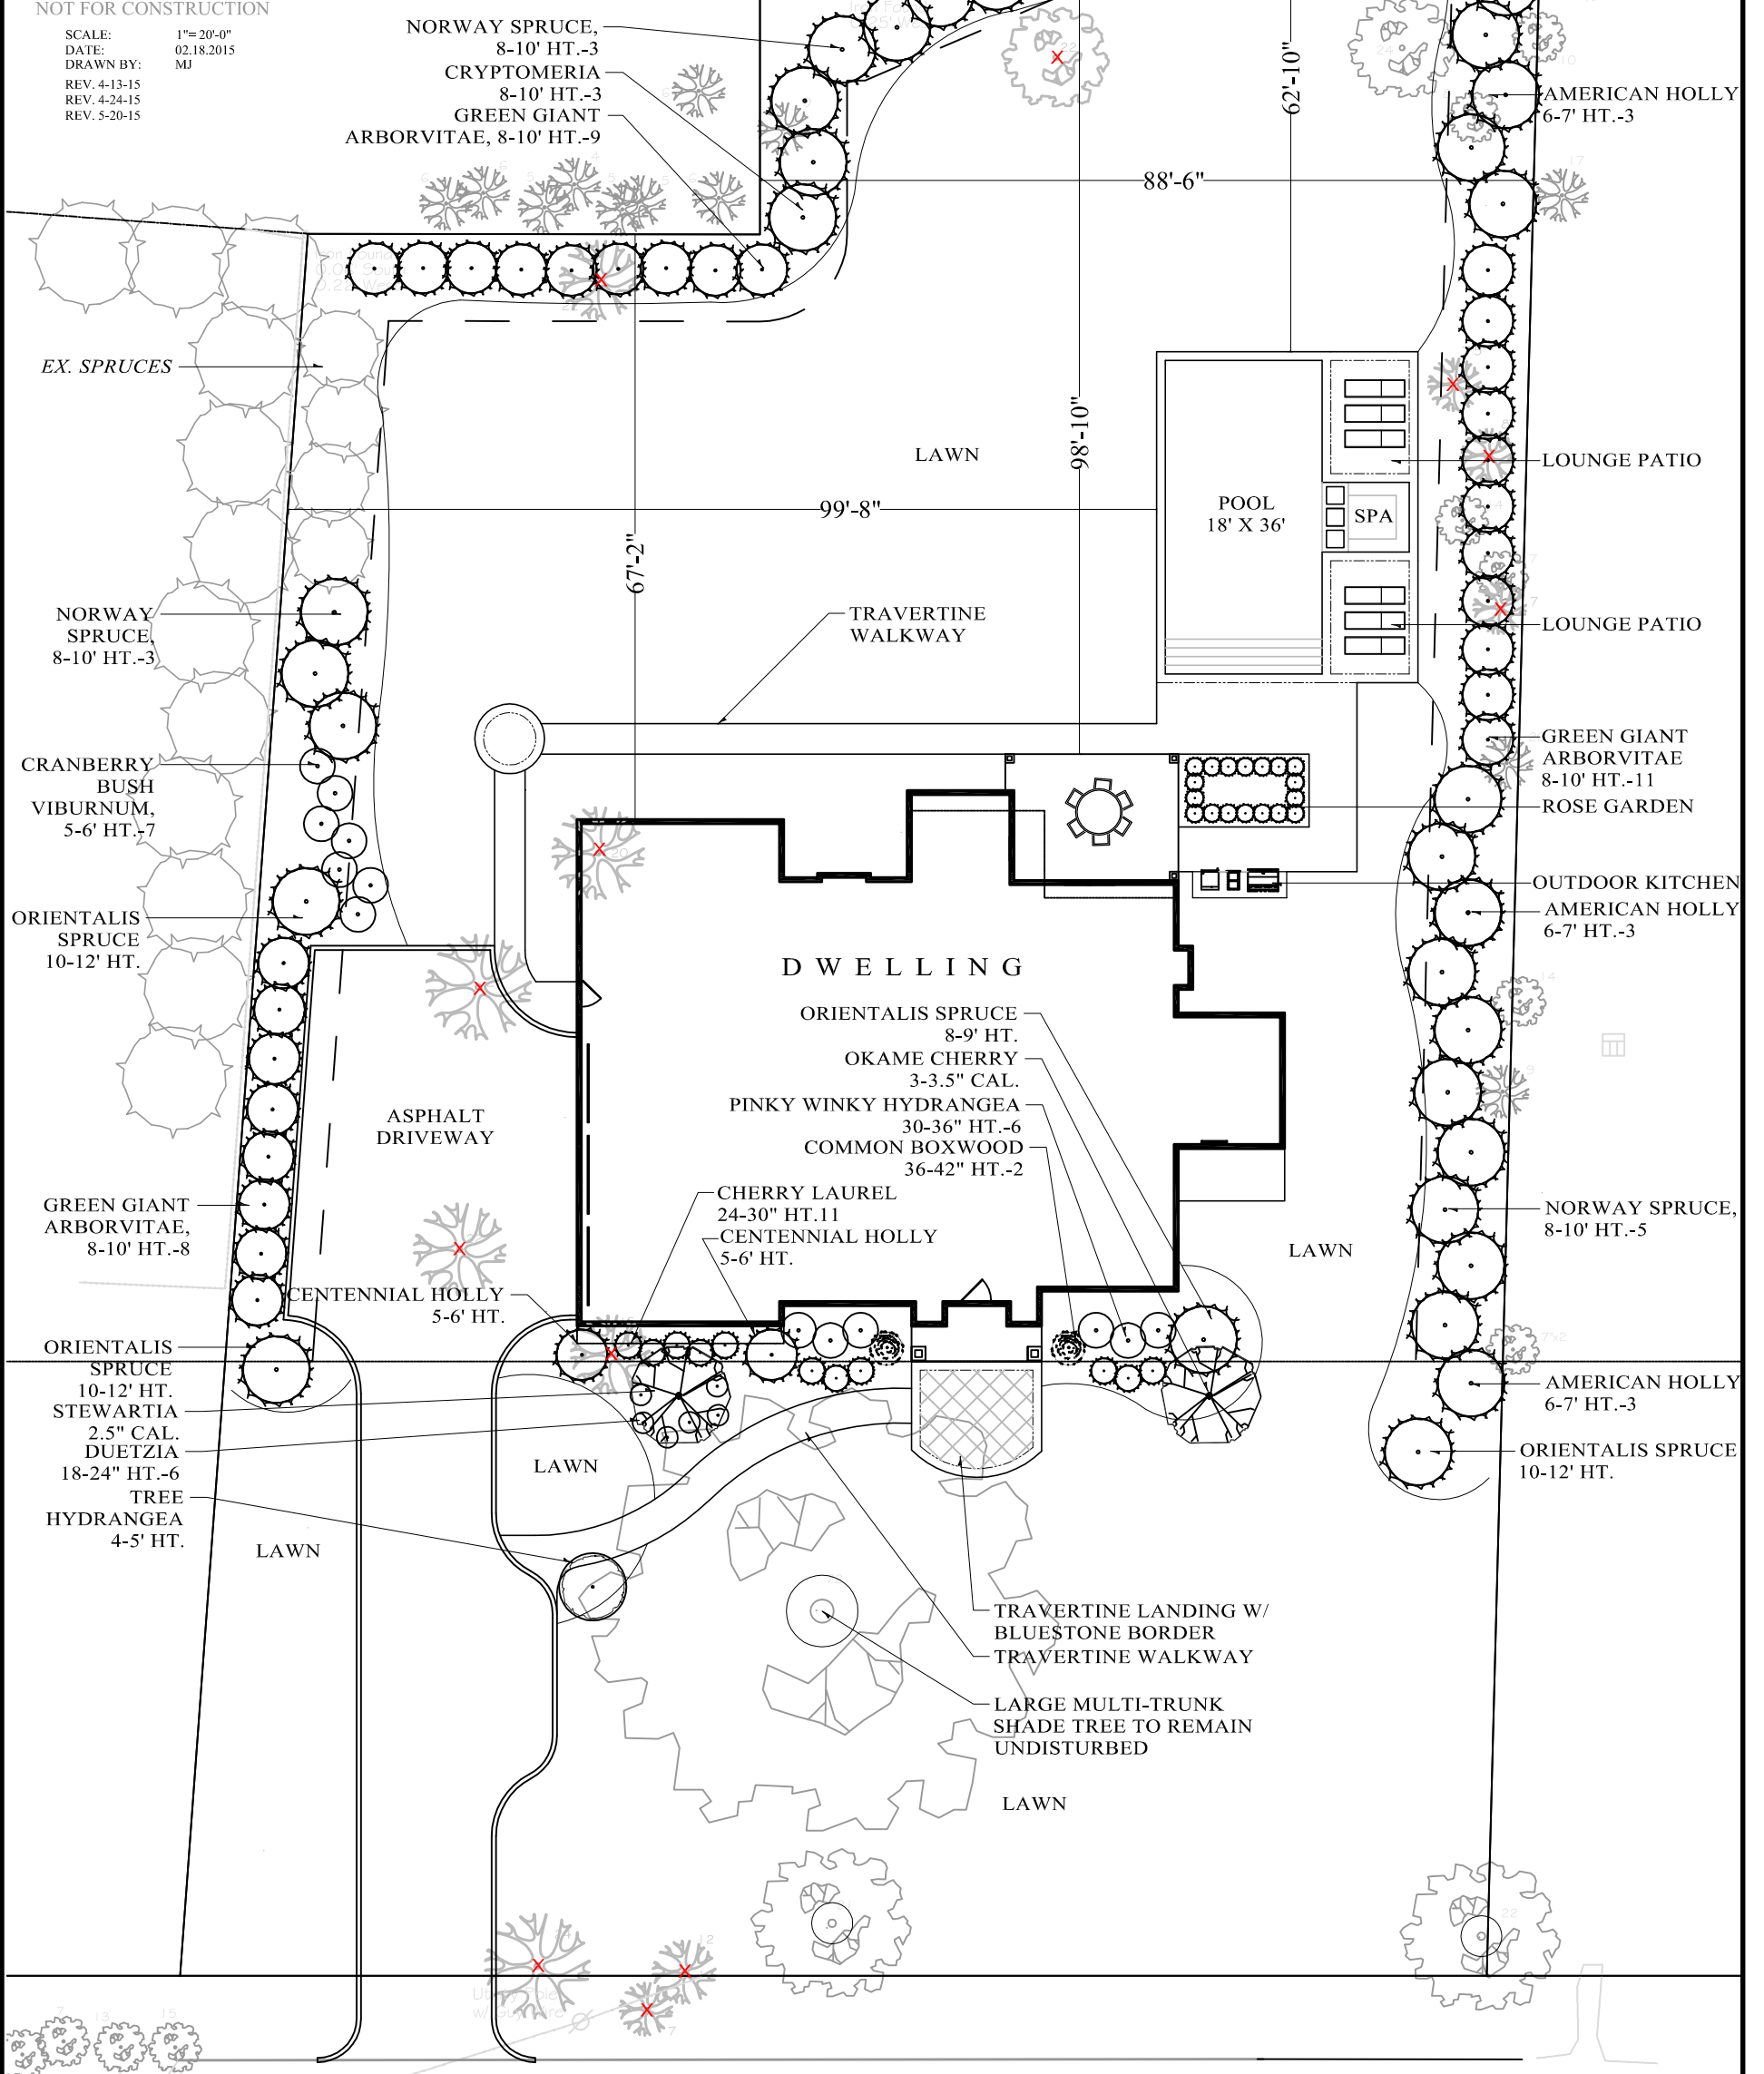

TAPESTRY
LANDSCAPE
ARCHITECTURE
7 ARGYLE STREET
HASKELL, NJ 07420
973.616.6888 PH
973.616.5288 FAX
WWW.TAPESTRYNJ.COM

9 BARBERRY RESIDENCE

9 BARBERRY LANE
SHORT HILLS, NJ

CONCEPTUAL LANDSCAPE PLAN NOT FOR CONSTRUCTION

SCALE: 1"=20'-0"
DATE: 02.18.2015
DRAWN BY: MJ
REV. 4-13-15
REV. 4-24-15
REV. 5-20-15

BARBERRY

LANE