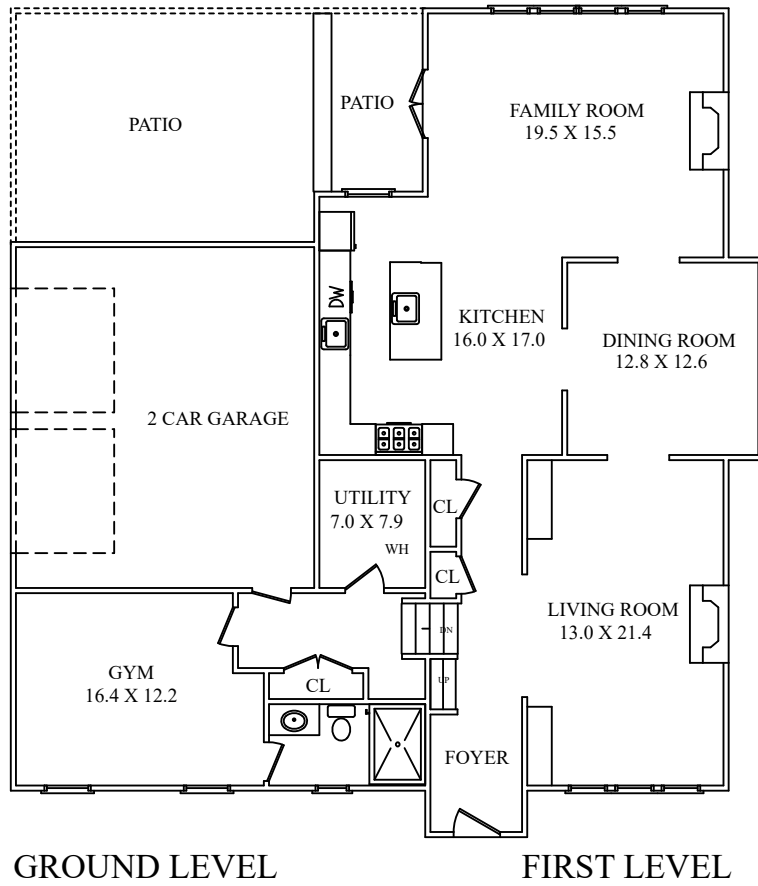

THE FLOOR PLAN

220 White Oak Ridge Road

Short Hills, New Jersey

NOT TO SCALE - This floor plan is provided for illustration purposes only.
Room positions and dimensions are approximate and should be independently measured for accuracy