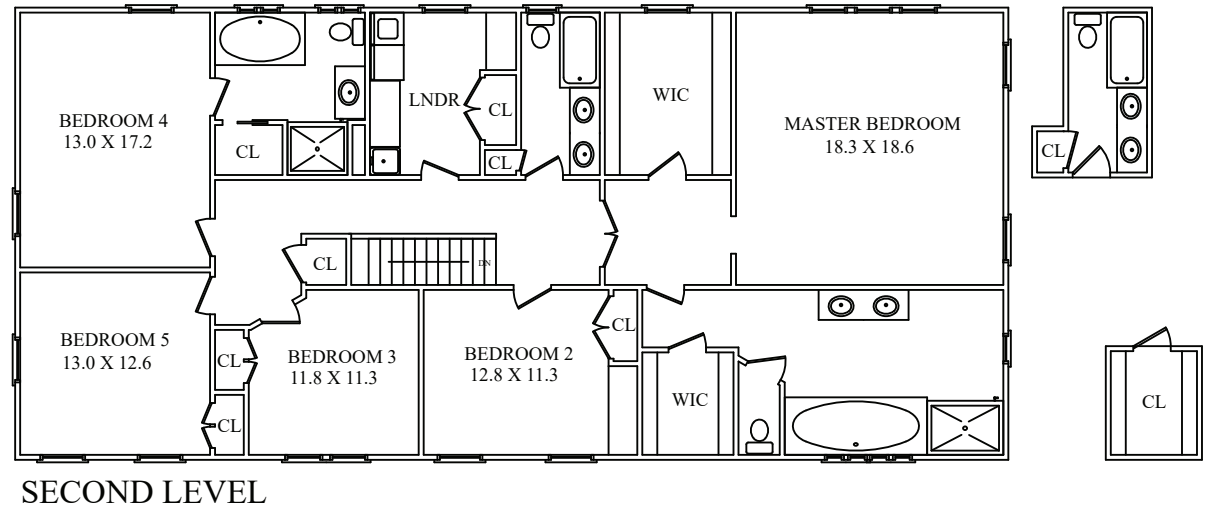

THE FLOOR PLAN

42 Sunset Drive

Chatham Township, New Jersey

NOT TO SCALE - This floor plan is provided for illustration purposes only.
 Room positions and dimensions are approximate and should be independently measured for accuracy