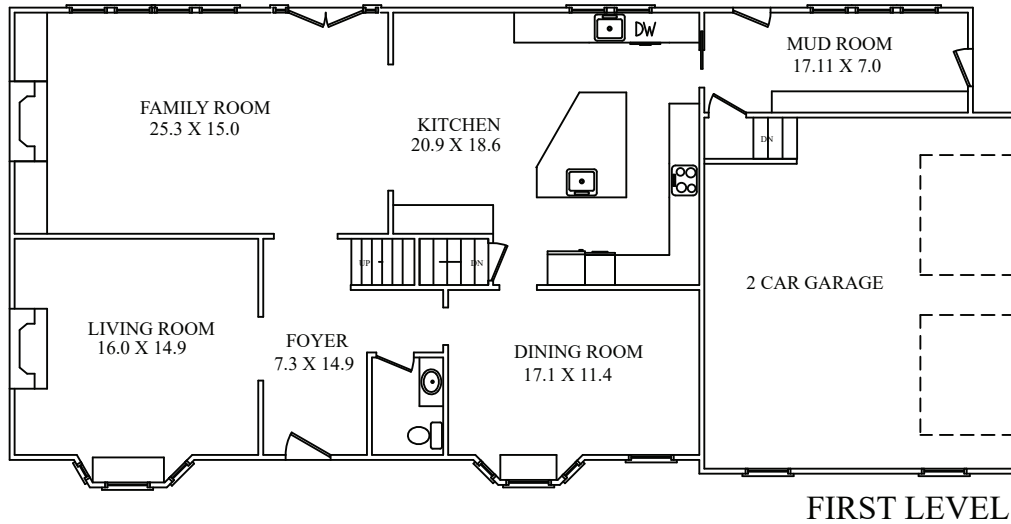

THE FLOOR PLAN

42 Sunset Drive

Chatham Township, New Jersey

NOT TO SCALE - This floor plan is provided for illustration purposes only.
 Room positions and dimensions are approximate and should be independently measured for accuracy