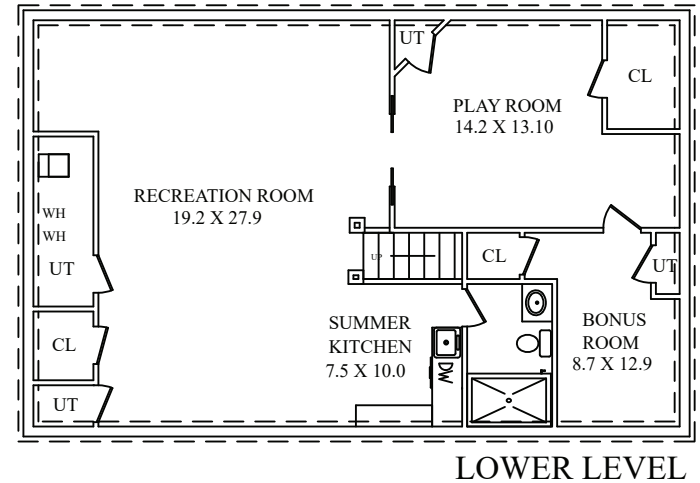

THE FLOOR PLAN

42 Sunset Drive

Chatham Township, New Jersey

NOT TO SCALE - This floor plan is provided for illustration purposes only.
 Room positions and dimensions are approximate and should be independently measured for accuracy