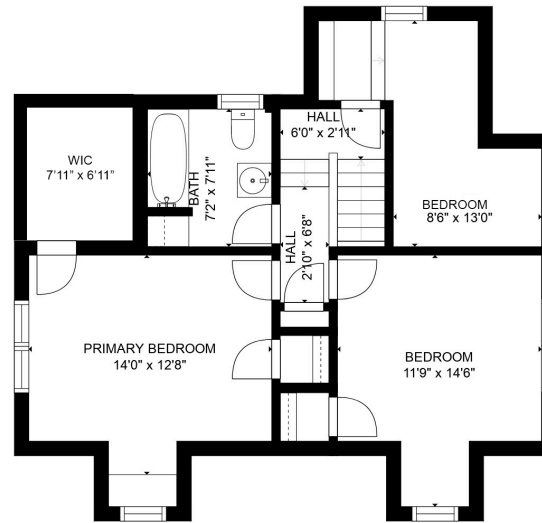

Main Floor

Second Floor

Lower Level

126 Greenwood Drive - Millburn, NJ

Estimated areas

GLA FLOOR 1: 0 sq. ft, excluded 686 sq. ft  
 GLA FLOOR 2: 982 sq. ft, excluded 136 sq. ft  
 GLA FLOOR 3: 607 sq. ft, excluded 63 sq. ft  
 Total GLA 1589 sq. ft, total scanned area 2474 sq. ft

SIZES AND DIMENSIONS ARE APPROXIMATE, ACTUAL MAY VARY.