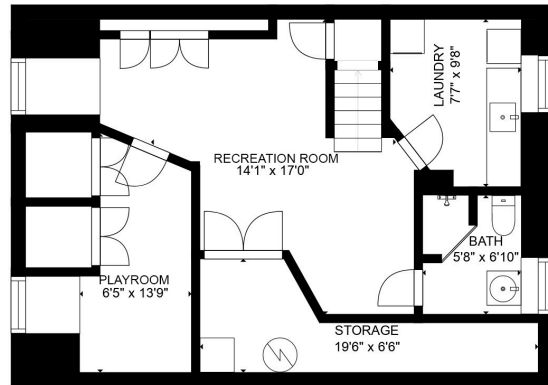

Main Floor

Second Floor

Lower Level

126 Greenwood Drive - Millburn, NJ

Estimated areas

GLA FLOOR 1: 0 sq. ft, excluded 686 sq. ft  
 GLA FLOOR 2: 982 sq. ft, excluded 136 sq. ft  
 GLA FLOOR 3: 607 sq. ft, excluded 63 sq. ft  
 Total GLA 1589 sq. ft, total scanned area 2474 sq. ft

SIZES AND DIMENSIONS ARE APPROXIMATE, ACTUAL MAY VARY.