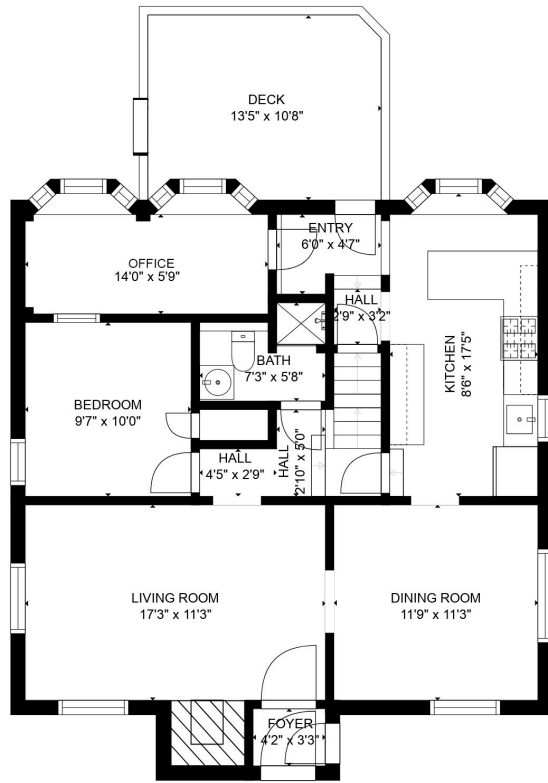

Main Floor

Second Floor

Lower Level

126 Greenwood Drive - Millburn, NJ

Estimated areas

GLA FLOOR 1: 0 sq. ft, excluded 686 sq. ft  
 GLA FLOOR 2: 982 sq. ft, excluded 136 sq. ft  
 GLA FLOOR 3: 607 sq. ft, excluded 63 sq. ft  
 Total GLA 1589 sq. ft, total scanned area 2474 sq. ft

SIZES AND DIMENSIONS ARE APPROXIMATE, ACTUAL MAY VARY.