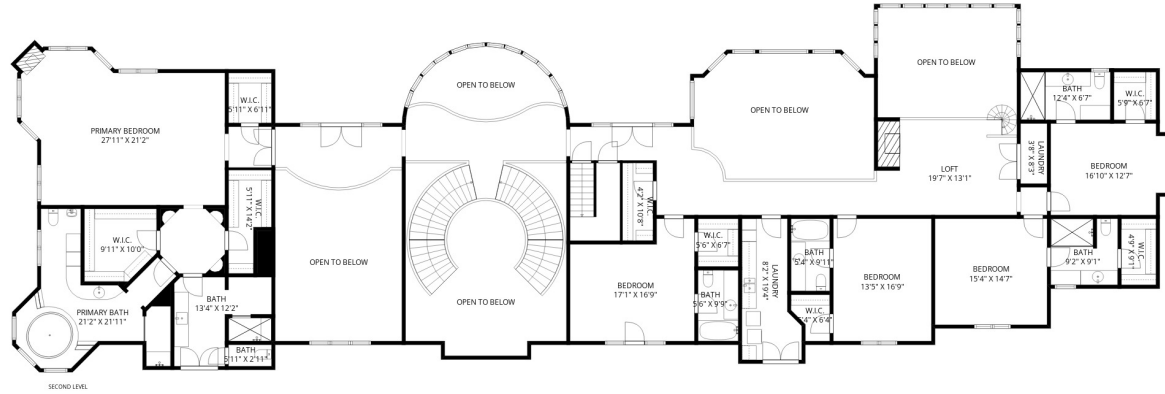

THE FLOOR PLAN

50 Laura Drive

Cedar Grove, New Jersey

Approx Dimensions - Please Verify Floor Plan To Ensure Accuracy