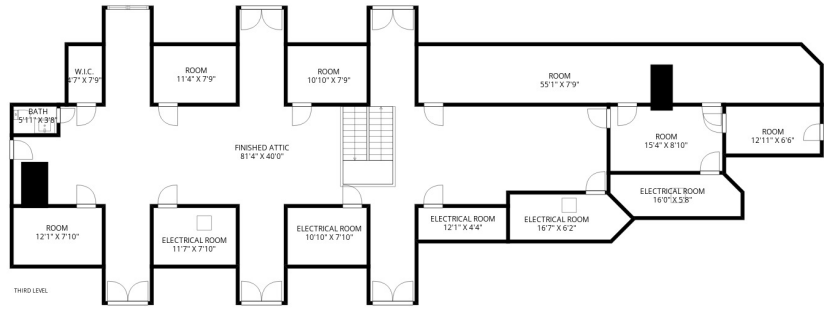

THE FLOOR PLAN

50 Laura Drive

Cedar Grove, New Jersey

Approx Dimensions - Please Verify Floor Plan To Ensure Accuracy