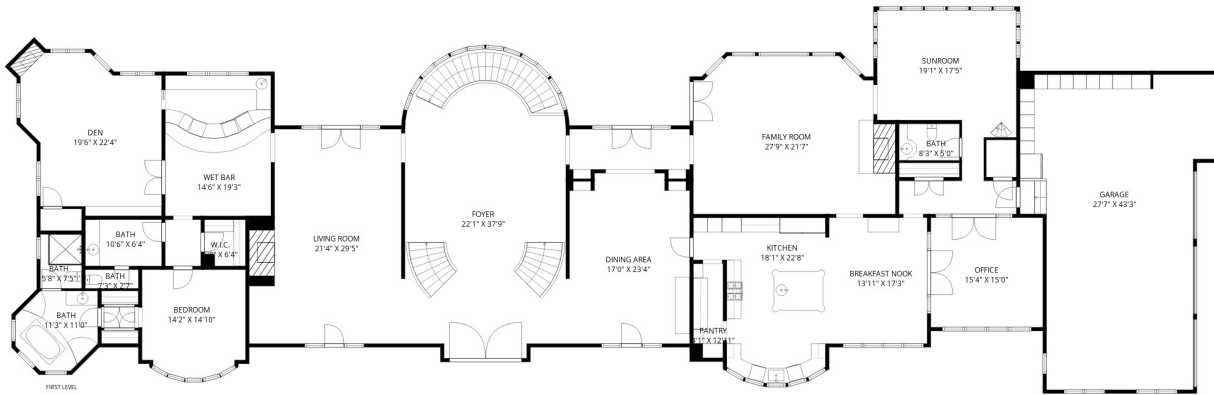

THE FLOOR PLAN

50 Laura Drive

Cedar Grove, New Jersey

Approx Dimensions - Please Verify Floor Plan To Ensure Accuracy