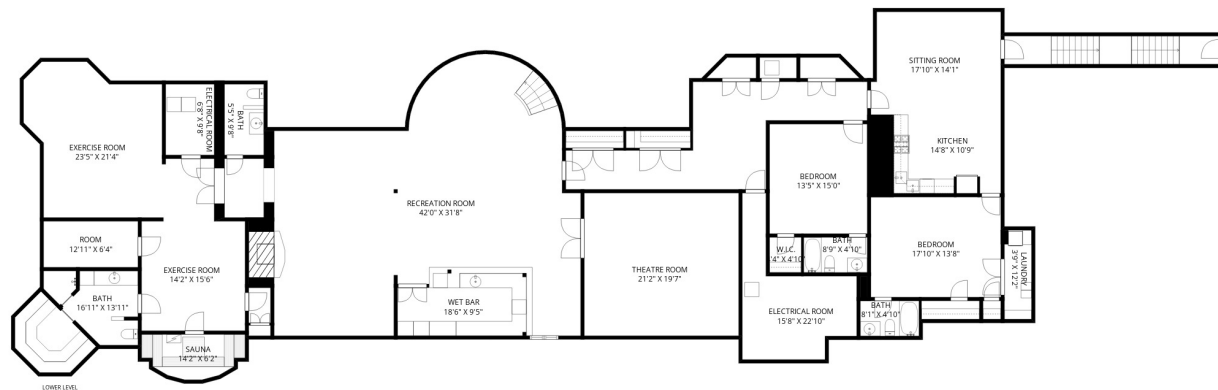

THE FLOOR PLAN

50 Laura Drive

Cedar Grove, New Jersey

Approx Dimensions - Please Verify Floor Plan To Ensure Accuracy