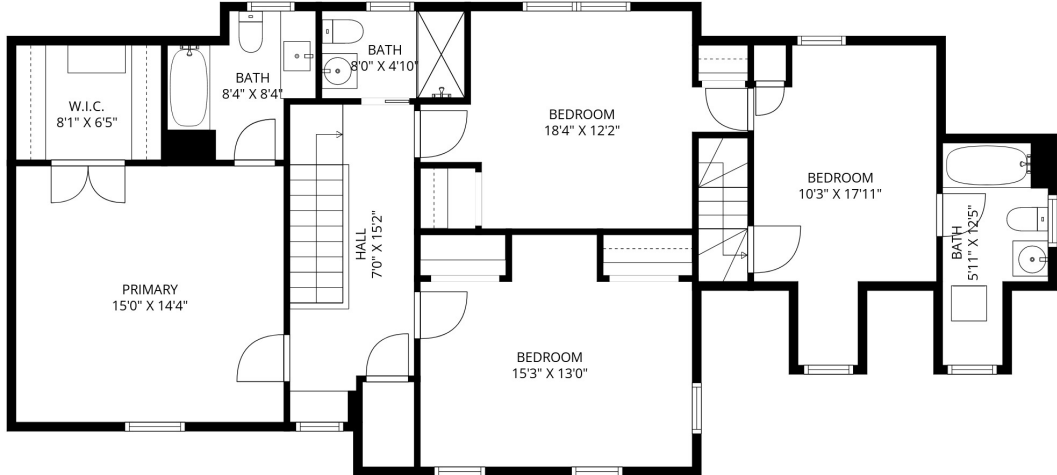

THE FLOOR PLAN

36 Park Place

Short Hills, New Jersey

Approx Dimensions - Please Verify Floor Plan To Ensure Accuracy