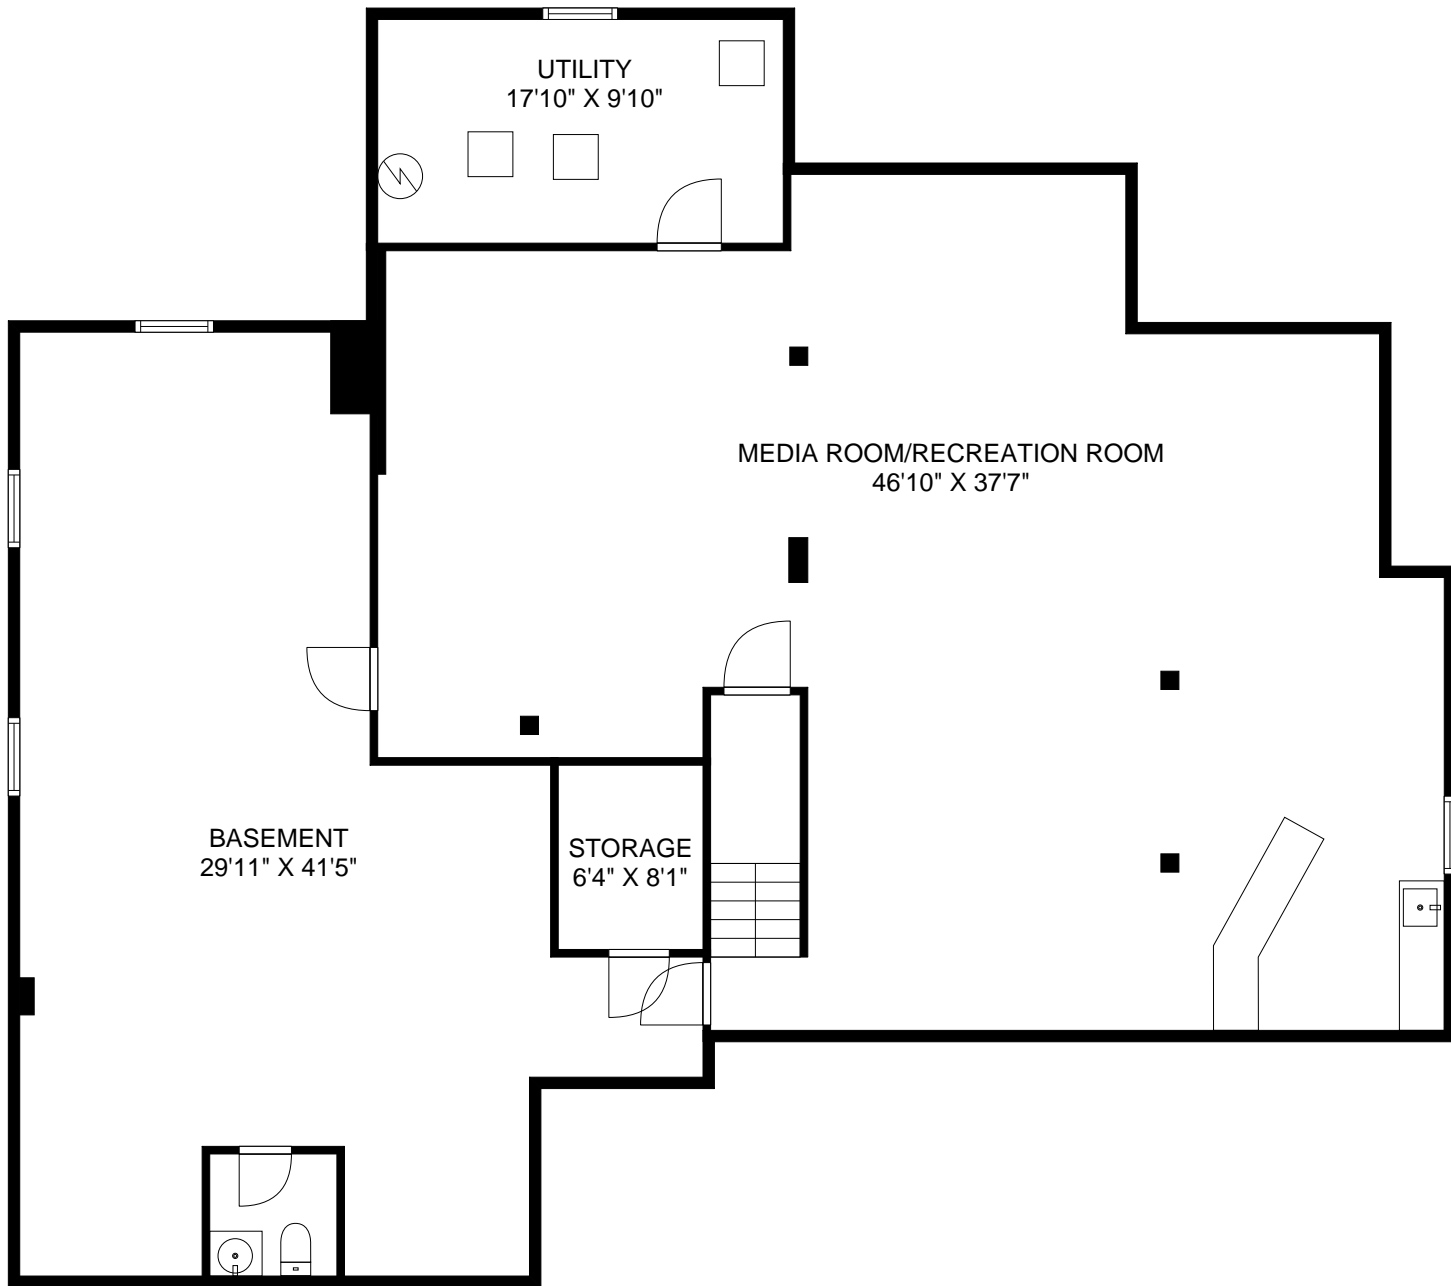

THE FLOOR PLAN

12 Tall Pine Lane

Short Hills, New Jersey

NOT TO SCALE - This floor plan is provided for illustration purposes only.
 Room positions and dimensions are approximate and should be independently measured for accuracy

NOT TO SCALE - This floor plan is provided for illustration purposes only.
Room positions and dimensions are approximate and should be independently measured for accuracy

NOT TO SCALE - This floor plan is provided for illustration purposes only.
Room positions and dimensions are approximate and should be independently measured for accuracy

NOT TO SCALE - This floor plan is provided for illustration purposes only.
Room positions and dimensions are approximate and should be independently measured for accuracy