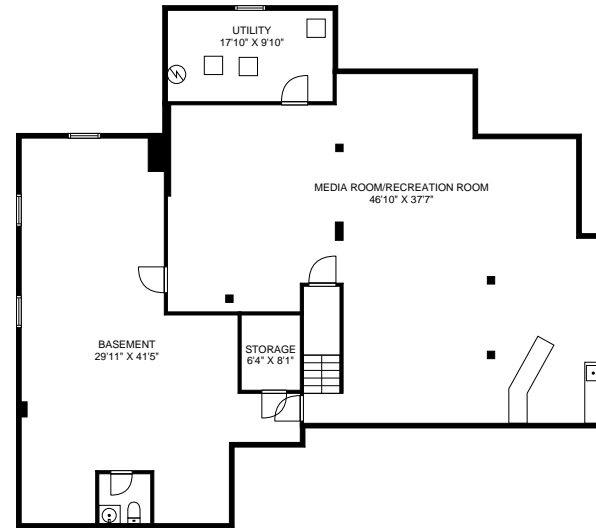

THE FLOOR PLAN

12 Tall Pine Lane

Short Hills, New Jersey

NOT TO SCALE - This floor plan is provided for illustration purposes only.
 Room positions and dimensions are approximate and should be independently measured for accuracy

NOT TO SCALE - This floor plan is provided for illustration purposes only.
Room positions and dimensions are approximate and should be independently measured for accuracy

NOT TO SCALE - This floor plan is provided for illustration purposes only.
Room positions and dimensions are approximate and should be independently measured for accuracy

NOT TO SCALE - This floor plan is provided for illustration purposes only.
Room positions and dimensions are approximate and should be independently measured for accuracy